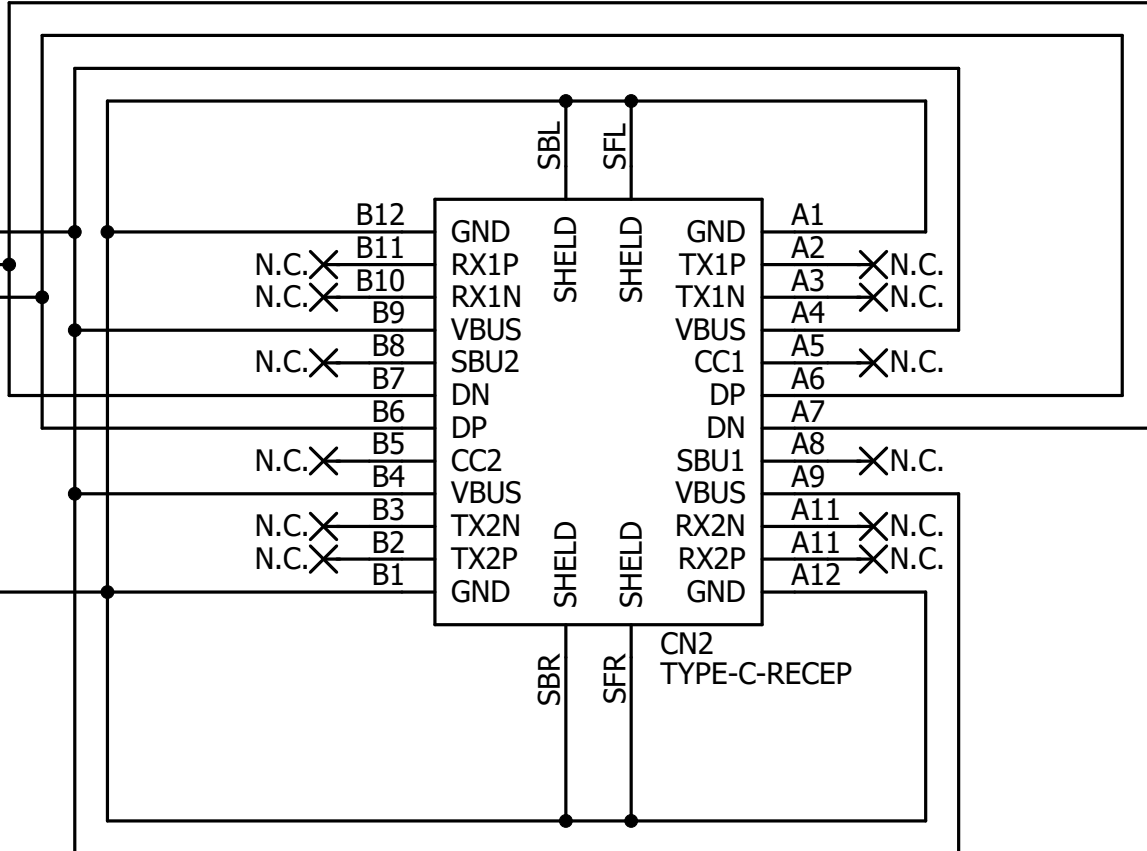

Ainex RS-007
 USB Type-C Rear IO Panel
 Channel1

1

1

2

2

A

B

C