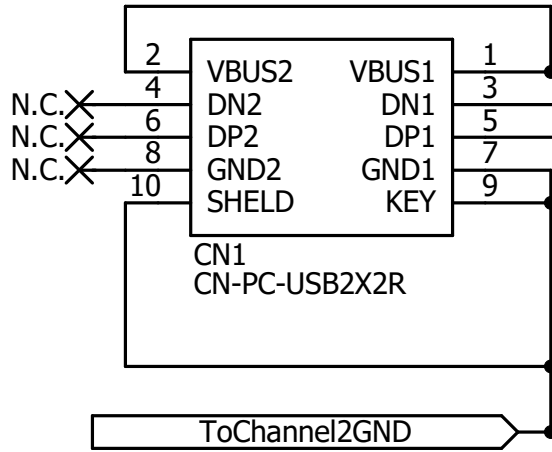

Ainex RS-007
 USB Type-C Rear IO Panel
 Channel1

1

1

2

2

A

B

C